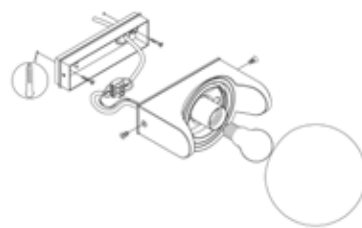

RUBIO

LT-00852

Power: 15 W

Lamp Base: E27

Material: Cast aluminium (enclosure), plastic (shade)

Dimensions: 150 × 170 × 190 mm

Weight: 0.55 kg