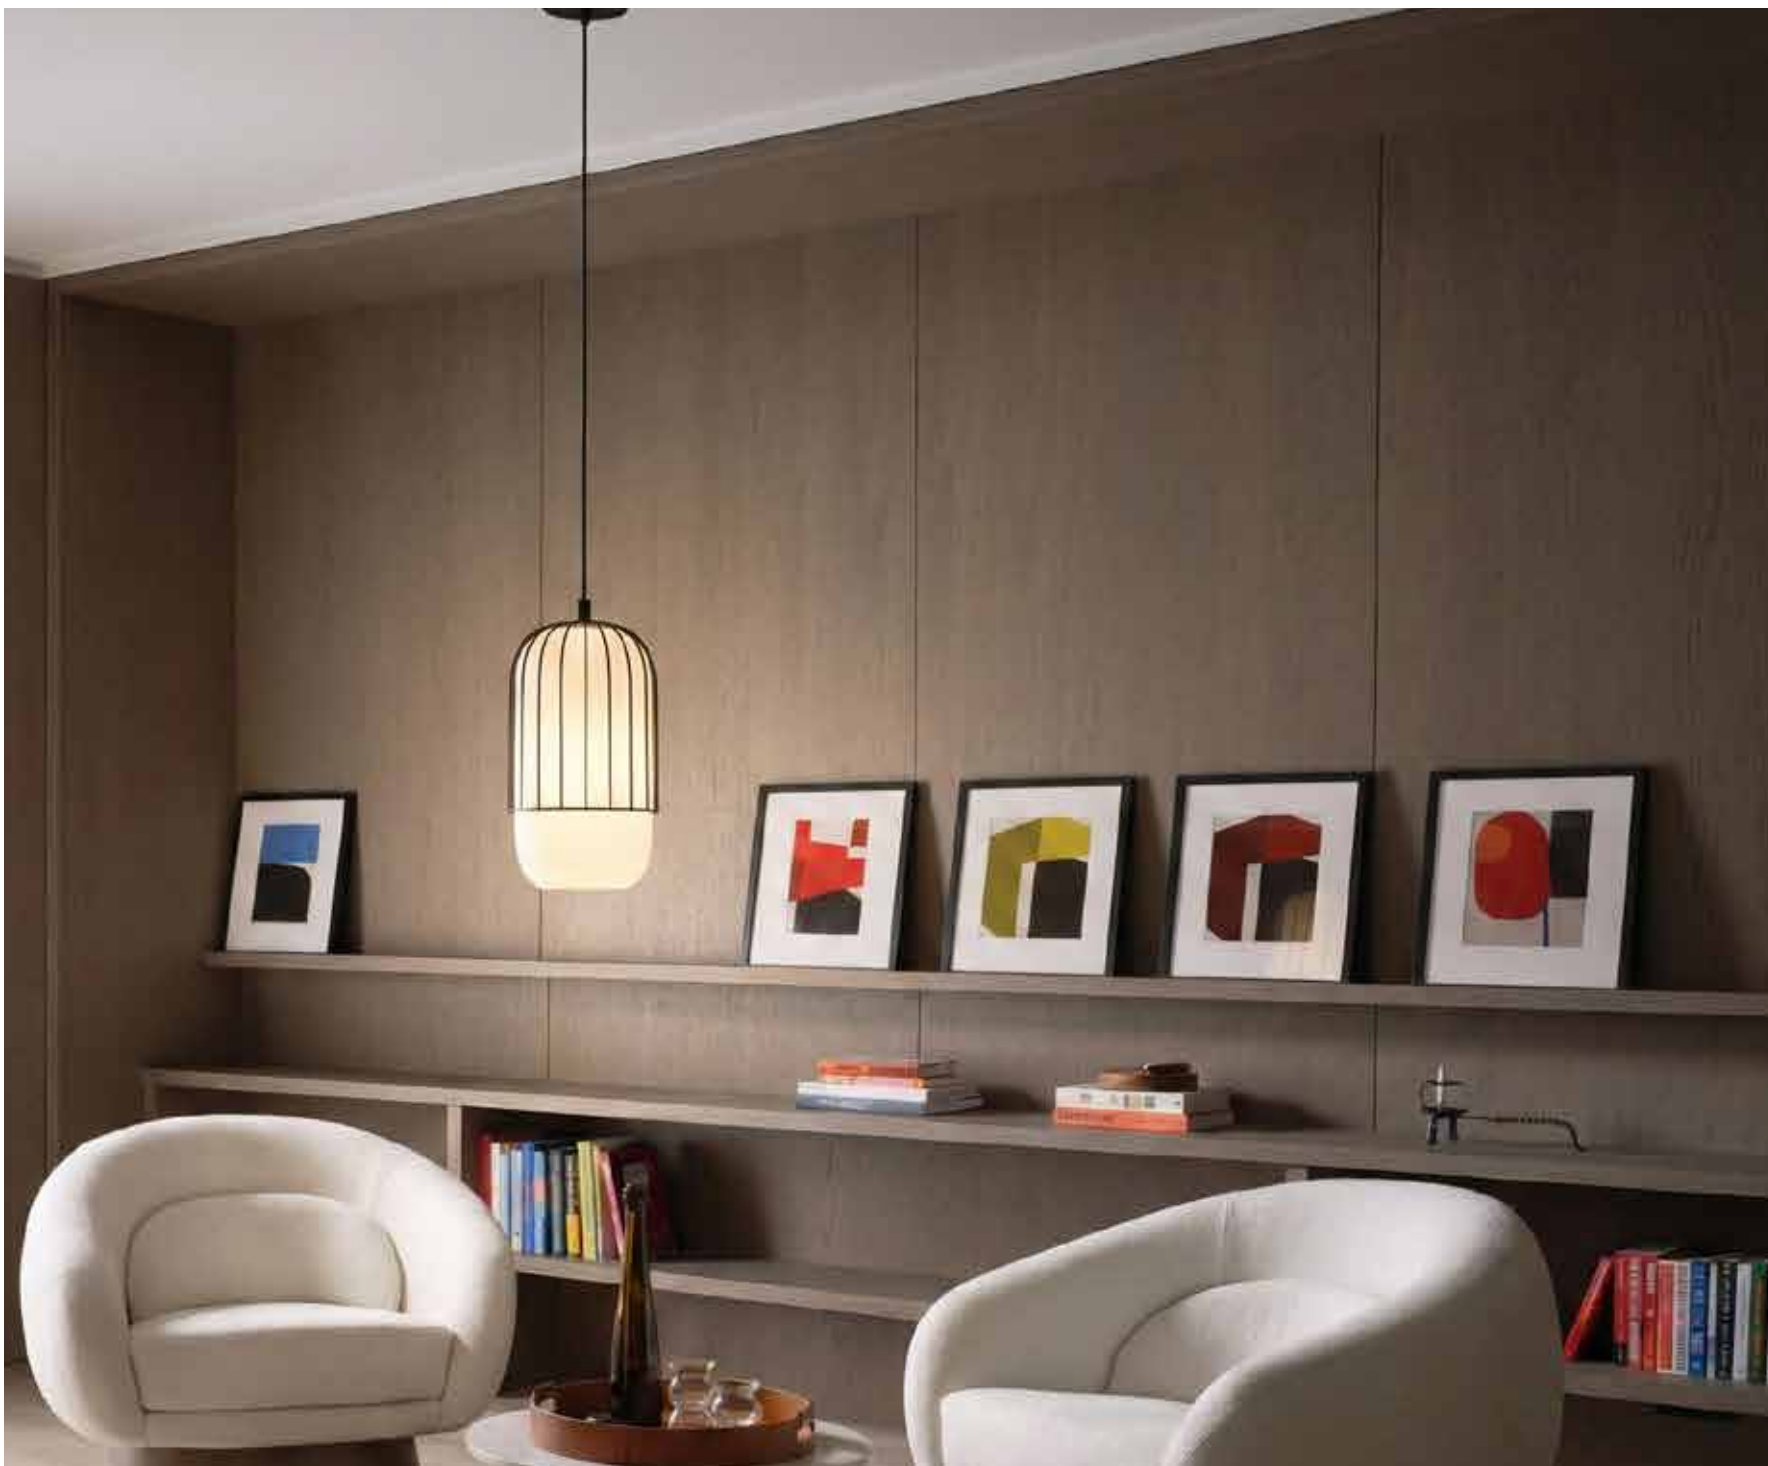

MULEGES

LT-00865

Power: 1x40W

Lamp Base: E27

Material: Steel, Glass

Dimensions: 1100x160 mm

Weight: 1.26 kg

IP Rating: IP20