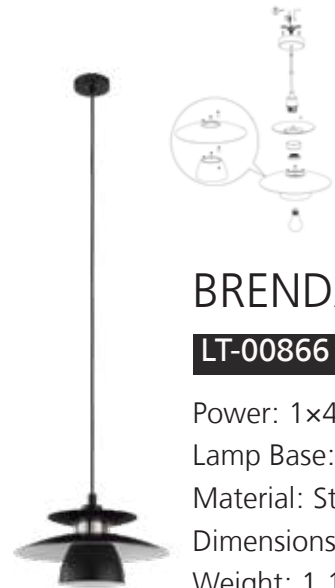

Material: Stainless steel, glass

Dimensions: 300 × 175 × 225 mm

Weight: 0.76 kg

IP Rating: IP44

TALBOT 2

LT-00864

Power: 1×60W
Lamp Base: E27
Material: Steel
Dimensions: 1100×295 mm
Weight: 0.61 kg
IP Rating: IP20

MULEGES

LT-00865

Power: 1x40W

Lamp Base: E27

Material: Steel, Glass

Dimensions: 1100x160 mm

Weight: 1.26 kg

IP Rating: IP20

BRENDA

LT-00867

Power: 1×60W
Lamp Base: E27
Material: Plastic, Steel
Dimensions: 1300×430 mm
Weight: 2.22 kg
IP Rating: IP20

BRENDA

LT-00866

Power: 1×40W
Lamp Base: E27
Material: Steel
Dimensions: 1500×320 mm
Weight: 1.12 kg
IP Rating: IP20