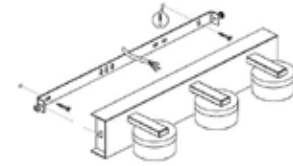

ROMENDO 1

LT-00878

Power: 3×7.2W

Material: Steel, Plastic

Dimensions: 450×70 mm

Weight: 1.01 kg

IP Rating: IP44