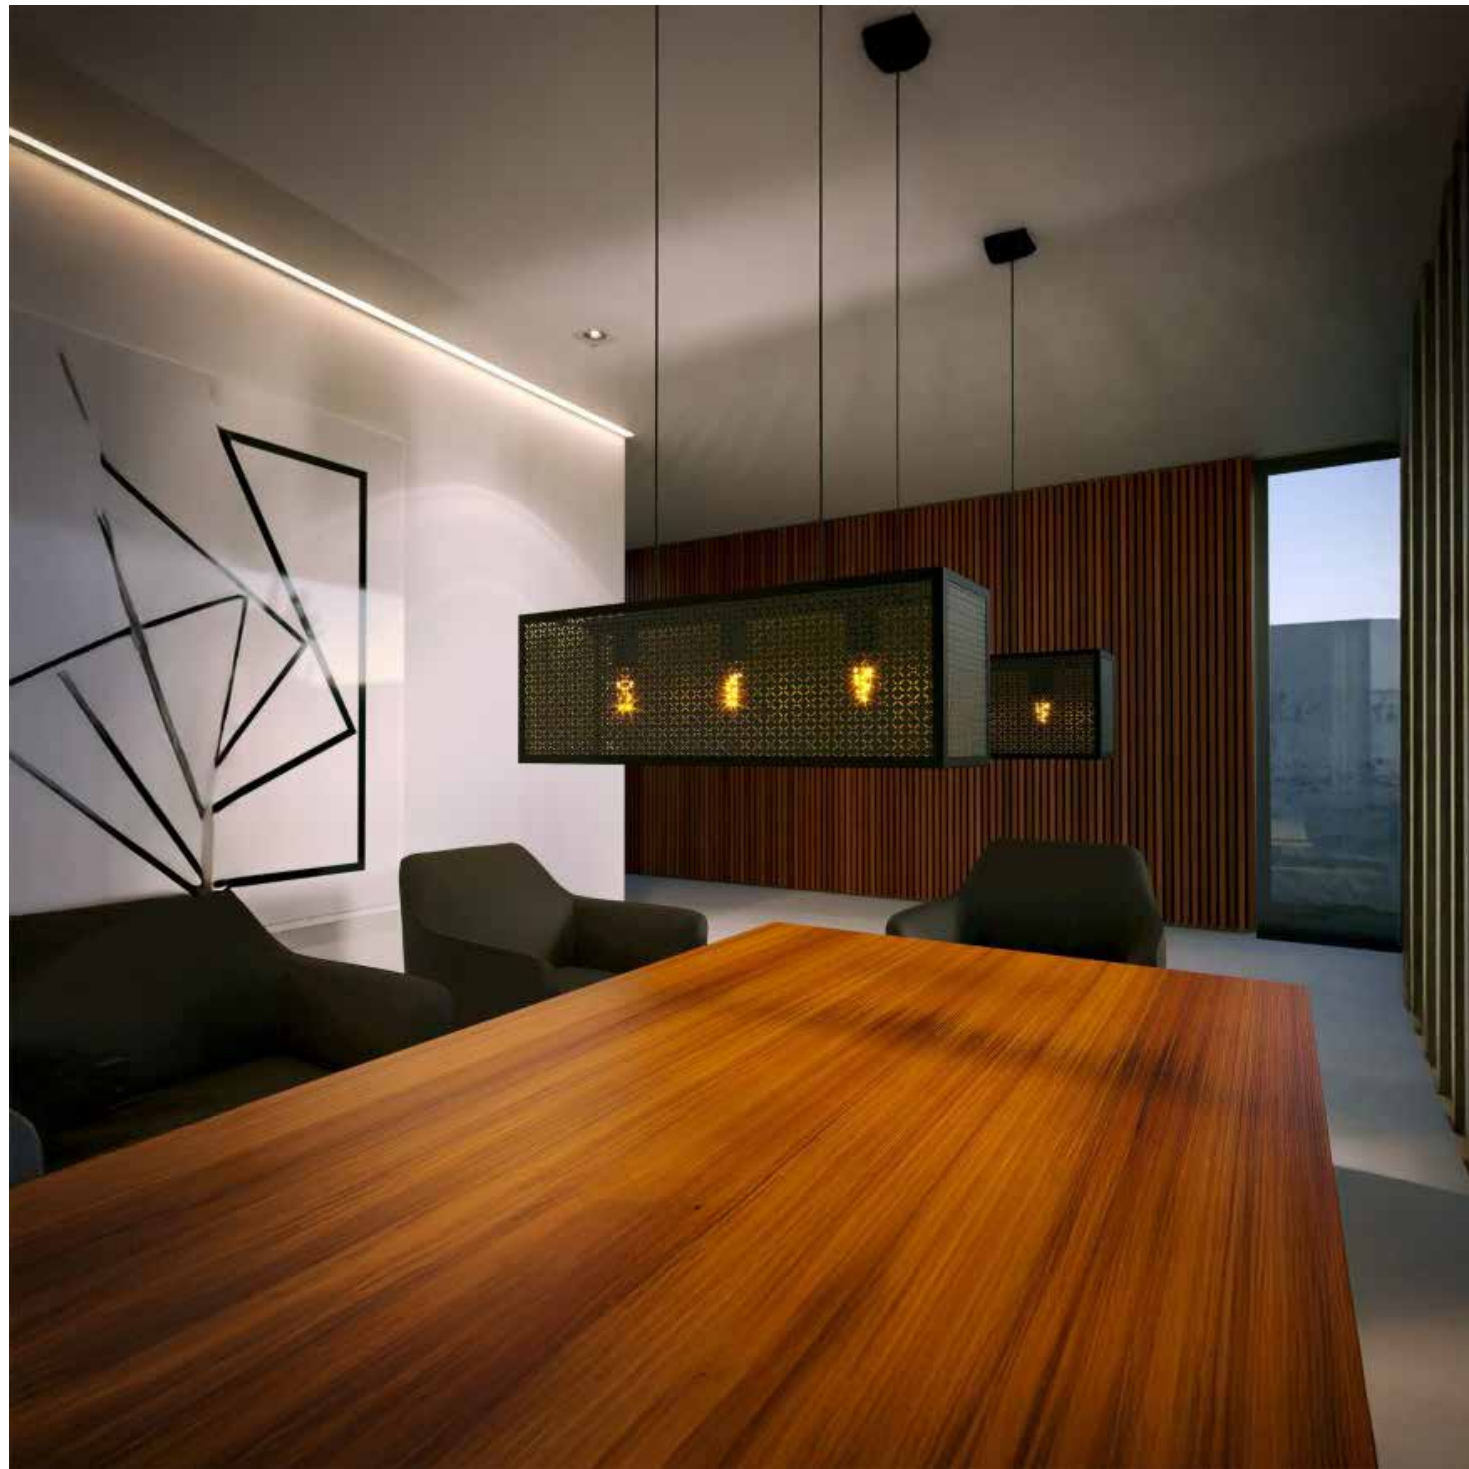

Material: Steel

Dimensions: 1100x200x730 mm

Weight: 4.8 kg

IP Rating: IP20

TAMALLAT

LT-00885

Power: 3×40W

Lamp Base: E27