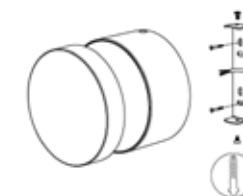

ELLA

LT-02565

Power: 1×60W

Lamp Base: E27

Material: Steel, Glass

Dimensions: 127×350 mm

Weight: 2.08 kg

IP Rating: IP20