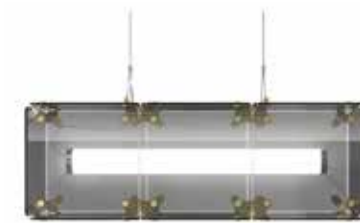

LT-00290

Glass Color: Amber

Lamp Base: E27

Power: 40W

Dimensions: L73×W25×H25 cm