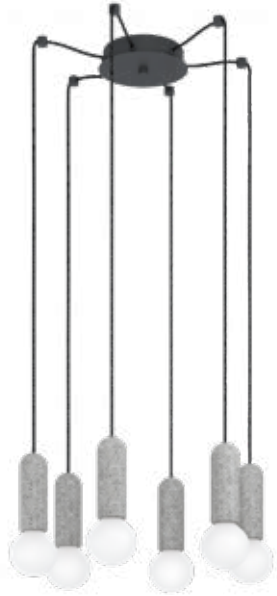

RUBIO

LT-00886

Power: 15 W

Lamp Base: E27

Material: Cast aluminium (enclosure), plastic (shade)

Dimensions: 150 × 170 × 190 mm

Weight: 0.55 kg