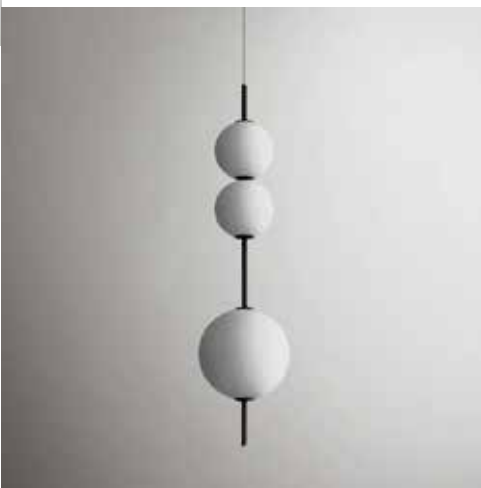

LT-00310

Color: Black
Glass Color: Frosted
Lamp Base: G9
Power: 3×5W
Dimensions: D25×H80 cm