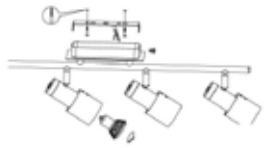

Lamp Base: E27

Material: Zinc-Plated Steel, Plastic

Dimensions: 1100×165 mm

Weight: 1.6 kg

IP Rating: IP54

DAVIDA 1

LT-00875

Power: 4x4.6W