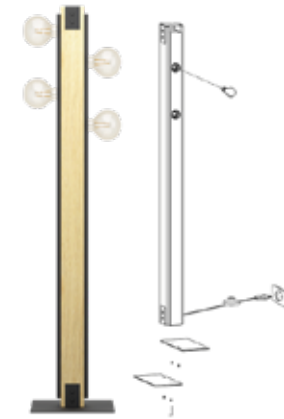

LAYHAM

LT-00891

Power: 4×60W

Lamp Base: E27

Material: Wood, Steel

Dimensions: 1275×260×245 mm

Weight: 5.76 kg

IP Rating: IP20

LAYHAM

LT-00879

Power: 4×60W

Lamp Base: E27

Material: Wood, Steel

Dimensions: 760×85×100 mm

Weight: 2.45 kg

IP Rating: IP20