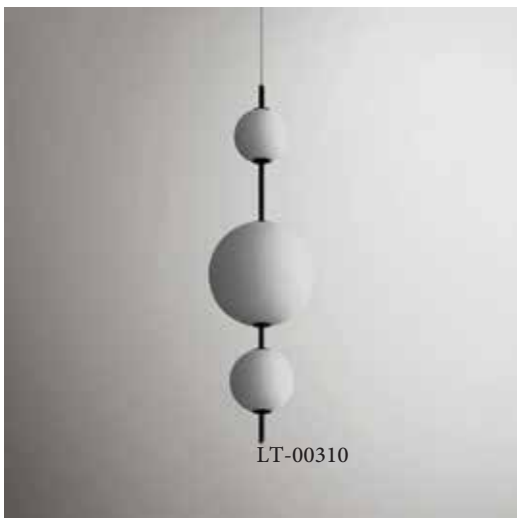

Dimensions: D30xH55 cm

LT-02146

Color: Black

Glass Color: White

Lamp Base: E27

Power: 5W

Dimensions: D36xH61 cm

LT-00309