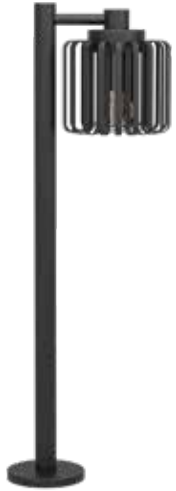

Weight: 4.35 kg

IP Rating: IP20

SELINUS

LT-00927

Power: 1×40W
Lamp Base: E27
Material: Steel, Glass
Dimensions: 845×190×290 mm
Weight: 2.74 kg
IP Rating: IP65

SELINUS

LT-00928

Power: 1×40W
Lamp Base: E27
Material: Steel, Glass
Dimensions: 220×190×220 mm
Weight: 1.84 kg
IP Rating: IP65