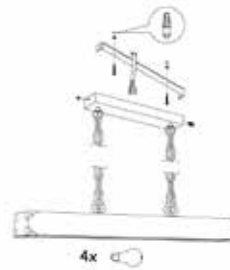

HARBOROUGH

LT-00893

Power: 4×40W

Lamp Base: E27

Material: Steel, Wood

Dimensions: 1100×125×900 mm

Weight: 4.8 kg

IP Rating: IP20