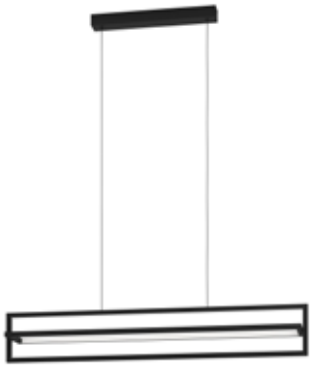

SIBERIA

LT-02569

Power: 34W

Color Temperature: 3000–6500K

Material: Steel, Plastic

Dimensions: 1100×160×780 mm

Weight: 1.42 kg

IP Rating: IP20