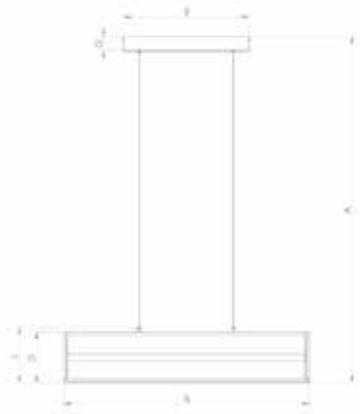

DRACERA

LT-02568

Power: 10x2.3W

Color Temperature: 3000K

Material: Steel

Dimensions: 1500x330x1120 mm

Weight: 7.37 kg

IP Rating: IP20

SIBERIA

LT-02569

Power: 34W

Color Temperature: 3000–6500K

Material: Steel, Plastic

Dimensions: 1100×160×780 mm

Weight: 1.42 kg

IP Rating: IP20