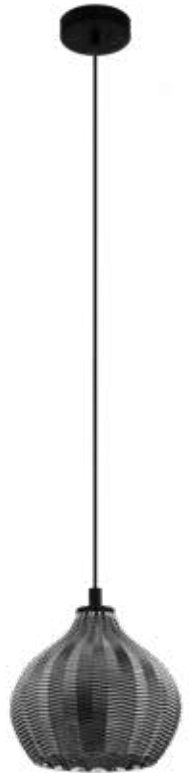

TAMALLAT

LT-00862

Power: Max. 1 × 40 W

Lamp Base: E27

Material: Steel, Glass

Dimensions: H 1100 × Ø 230 mm

Weight: 1.15 kg

IP Rating: IP20