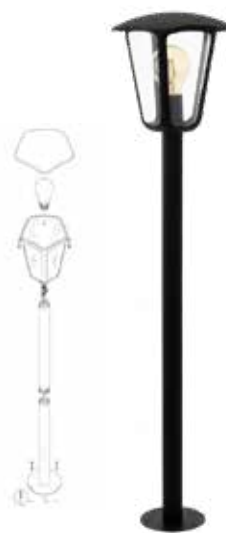

Power: 1×60W

Lamp Base: E27

Material: Aluminum, Glass

Dimensions: 990×155 mm

Weight: 1.52 kg

IP Rating: IP44

DONATORI

LT-00855

Power: Max. 1 × 60 W

Lamp Base: E27

Material: Aluminium, Plastic, Glass

Dimensions: H 260 × L 155 × D 190 mm

Weight: 1.2 kg

IP Rating: IP44

MONREALE

LT-00869

Power: 1x60W
Lamp Base: E27
Material: Cast aluminium, plastic
Dimensions: H995mm, Ø230mm, Base Ø110mm
Weight: 1.11kg
IP Rating: IP44

MONREALE

LT-00856

Power: 15 W
Lamp Base: E27
Material: Cast aluminium (enclosure) plastic (shade)
Dimensions: 150 x 170 x 190 mm
Weight: 0.55 kg