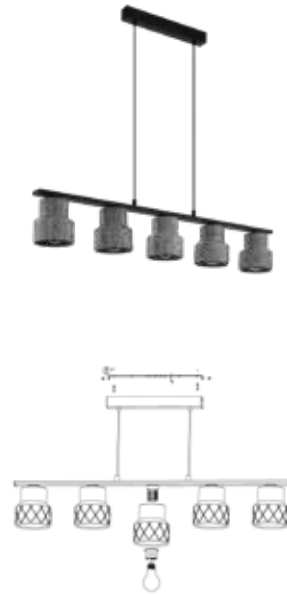

Power: 1×60W

Lamp Base: E27

Material: Aluminum, Glass

Dimensions: 990×155 mm

Weight: 1.52 kg

IP Rating: IP44

DONATORI

LT-00855

Power: Max. 1 × 60 W

Lamp Base: E27

Material: Aluminium, Plastic, Glass

Dimensions: H 260 × L 155 × D 190 mm

Weight: 1.2 kg

IP Rating: IP44

MONREALE

LT-00869

Power: 1x60W
Lamp Base: E27
Material: Cast aluminium, plastic
Dimensions: H995mm, Ø230mm, Base Ø110mm
Weight: 1.11kg
IP Rating: IP44

MONREALE

LT-00856

Power: 15 W
Lamp Base: E27
Material: Cast aluminium (enclosure) plastic (shade)
Dimensions: 150 x 170 x 190 mm
Weight: 0.55 kg

HILCOTT

LT-00896

Power: 5×40W

Lamp Base: E27

Material: Steel

Dimensions: 1100×145×1160 mm

Weight: 3.42 kg

IP Rating: IP20