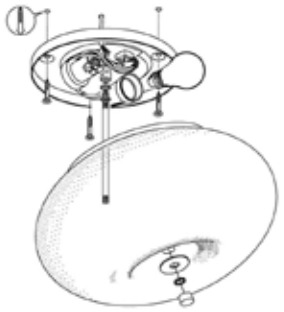

OPTICA

LT-00860

Power: Max. 2 × 60 W

Lamp Base: E27

Material: Steel, Glass

Dimensions: H 160 × Ø 280 mm

Weight: 1.39 kg

IP Rating: IP20