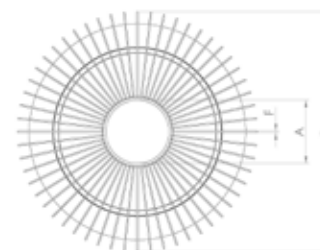

BADALEOS

LT-00900

Power: 22.5W + 12W

Color Temperature: 3000K

Material: Steel, Plastic

Dimensions: 100x570 mm

Weight: 3.89 kg

IP Rating: IP20