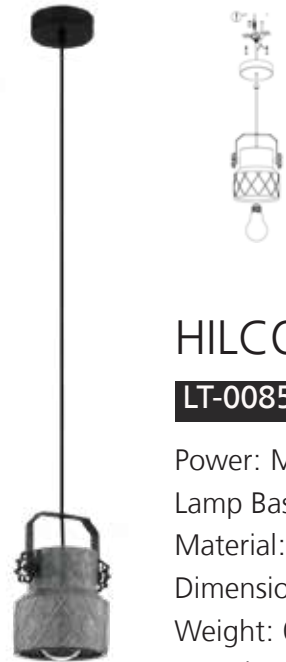

Power: Max. 1 × 60 W

Lamp Base: E27

Material: Aluminium, Plastic, Glass

Dimensions: H 260 × L 155 × D 190 mm

Weight: 1.2 kg

IP Rating: IP44

MONREALE

LT-00869

Power: 1x60W
Lamp Base: E27
Material: Cast aluminium, plastic
Dimensions: H995mm, Ø230mm, Base Ø110mm
Weight: 1.11kg
IP Rating: IP44

MONREALE

LT-00856

Power: 15 W
Lamp Base: E27
Material: Cast aluminium (enclosure) plastic (shade)
Dimensions: 150 x 170 x 190 mm
Weight: 0.55 kg

HILCOTT

LT-00896

Power: 5×40W

Lamp Base: E27

Material: Steel

Dimensions: 1100×145×1160 mm

Weight: 3.42 kg

IP Rating: IP20

HILCOTT

LT-00857

Power: Max. 1 × 40 W

Lamp Base: E27

Material: Steel

Dimensions: H 1100 × Ø 145 mm

Weight: 0.62 kg

IP Rating: IP20