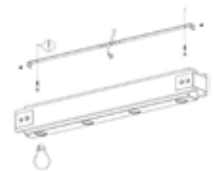

LAYHAM

LT-00887

Power: 5×60W

Lamp Base: E27

Material: Wood, Steel

Dimensions: 1100×85×960 mm

Weight: 3.57 kg

IP Rating: IP20

LAYHAM

LT-00891

Power: 4×60W

Lamp Base: E27

Material: Wood, Steel

Dimensions: 1275×260×245 mm

Weight: 5.76 kg

IP Rating: IP20

LAYHAM

LT-00879

Power: 4×60W

Lamp Base: E27

Material: Wood, Steel

Dimensions: 760×85×100 mm

Weight: 2.45 kg

IP Rating: IP20