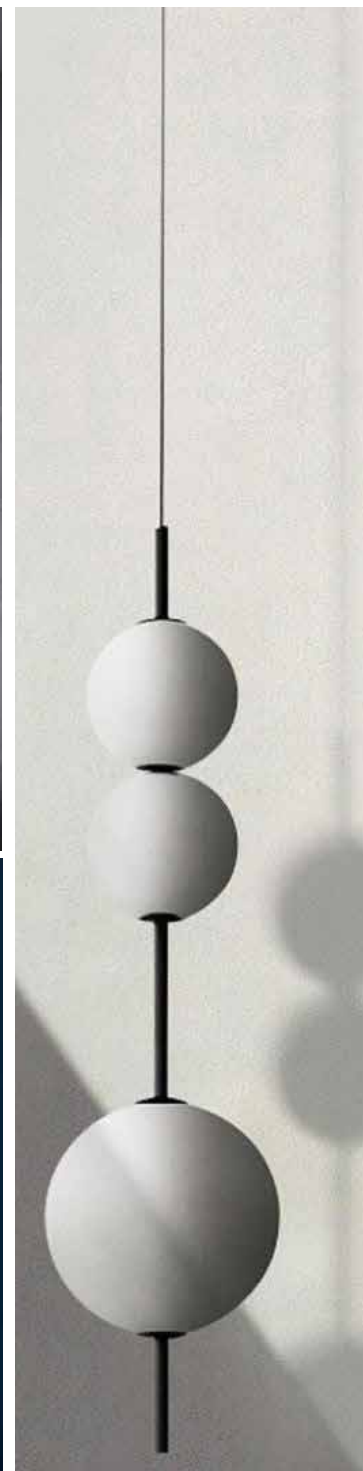

LT-00310

Color: Black
Glass Color: Frosted
Lamp Base: G9
Power: 3×5W
Dimensions: D25×H80 cm